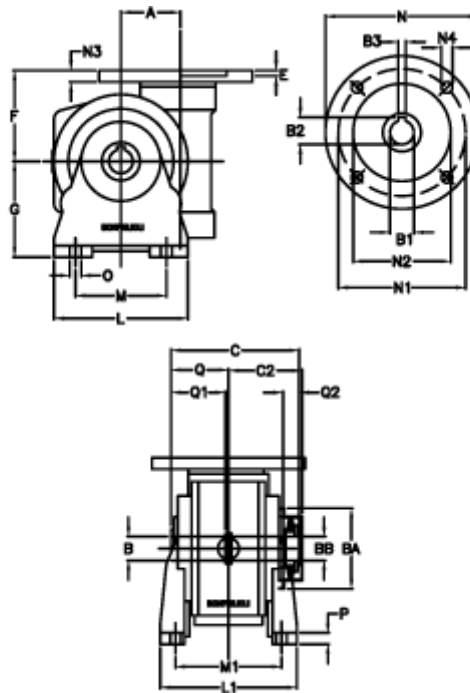

Data Sheet

Article number: 390204403532316
 Description: Worm Gear with Torque Limiter
 VF 44-L1-V-35-P63B14

Measures

a	= 44.60	C2	= 48	M1	= 81.0	Q	= 32.0
B	= 18	Description	= VF 44V-xx-63B14	N	= 90	Q1	= 32
B1 E7	= 11	E	= 2.0	N1	= 75	Q2	= 12
B2	= 12.8	F	= 65	N2	= 60		
B3 H9	= 4	g	= 72	N3	= 8.0		
BA	= 40	L	= 90	N4	= 5,5		
BB H7	= 11	L1	= 98.0	O	= 8.5		
C	= 79	m	= 52	P	= 10		